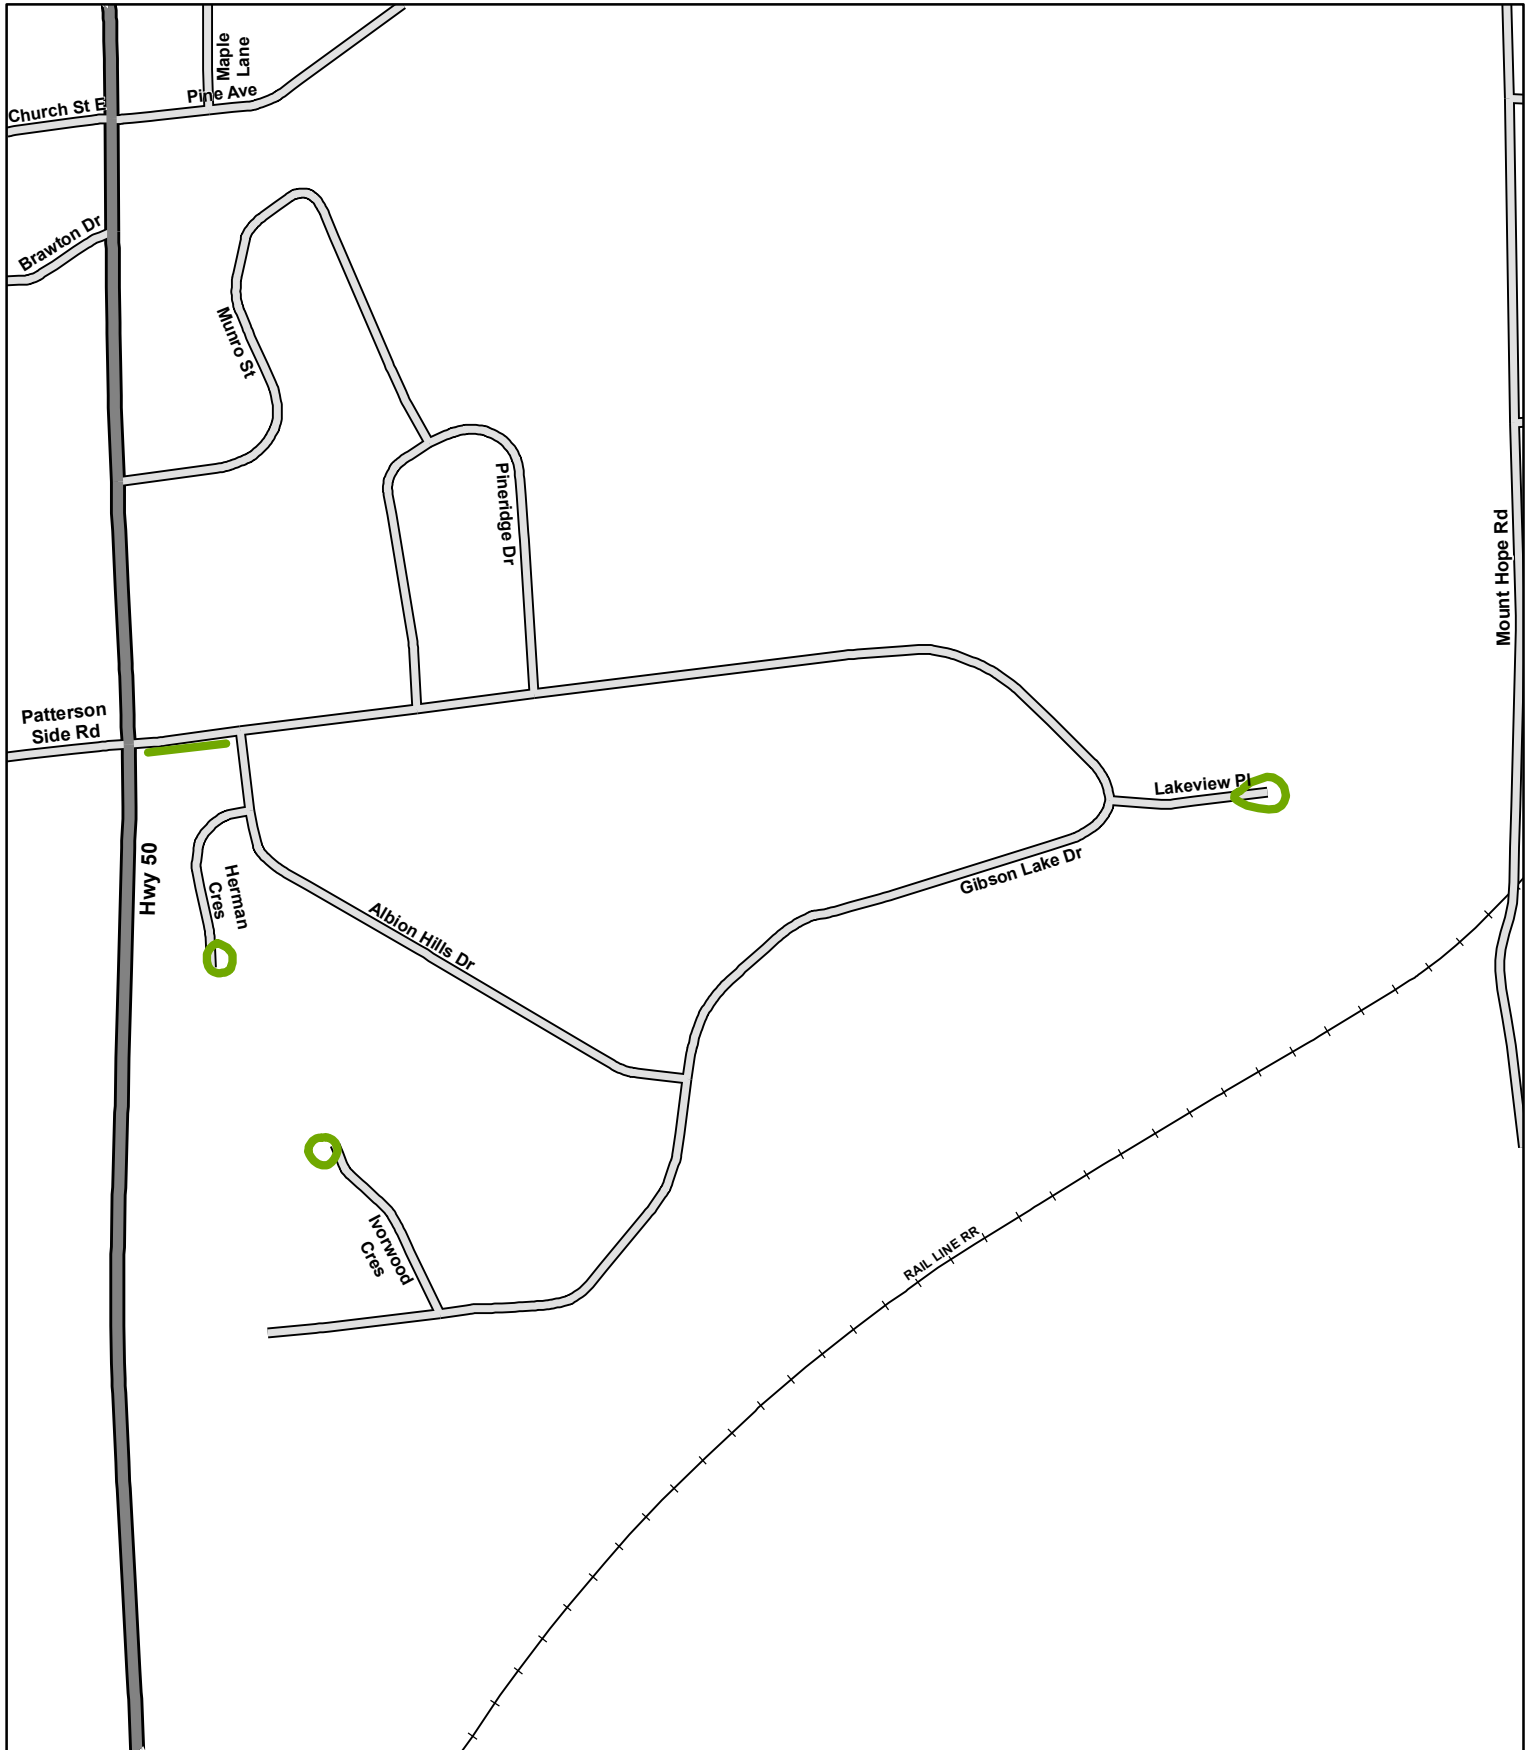

	Grass Cutting		Provincial Highway		Local Road
	County Road		Regional Road		CPR
	Laneway				

TOWN OF CALEDON

Grass Cutting Route - BOLTON 3

	Grass Cutting		Provincial Highway		Local Road
	County Road		Private		CPR
	Regional Road		Laneway		

TOWN OF CALEDON

Grass Cutting Route - PALGRAVE

 Grass Cutting	 Provincial Highway	 Local Road
 County Road	 Private	 CPR
 Regional Road	 Laneway	

TOWN OF CALEDON

Grass Cutting Route - MONO MILLS

	Grass Cutting		Provincial Highway		Local Road		CPR
			County Road		Private		Laneway
			Regional Road				

 0 280 560 840 1,120 Metres

 TOWN OF CALEDON

Grass Cutting Route - VALLEYWOOD/MAYFIELD WEST

	Grass Cutting		Provincial Highway		Local Road
	County Road		Private		CPR
	Regional Road		Laneway		

TOWN OF CALEDON

Grass Cutting Route - INGLEWOOD/ALTON

	Grass Cutting		Provincial Highway		Local Road		CPR
	County Road		Private		Laneway		Regional Road

TOWN OF CALEDON

Grass Cutting Route - CENTRAL

	Grass Cutting		Provincial Highway		Local Road
	County Road		Private		CPR
	Regional Road		Laneway		