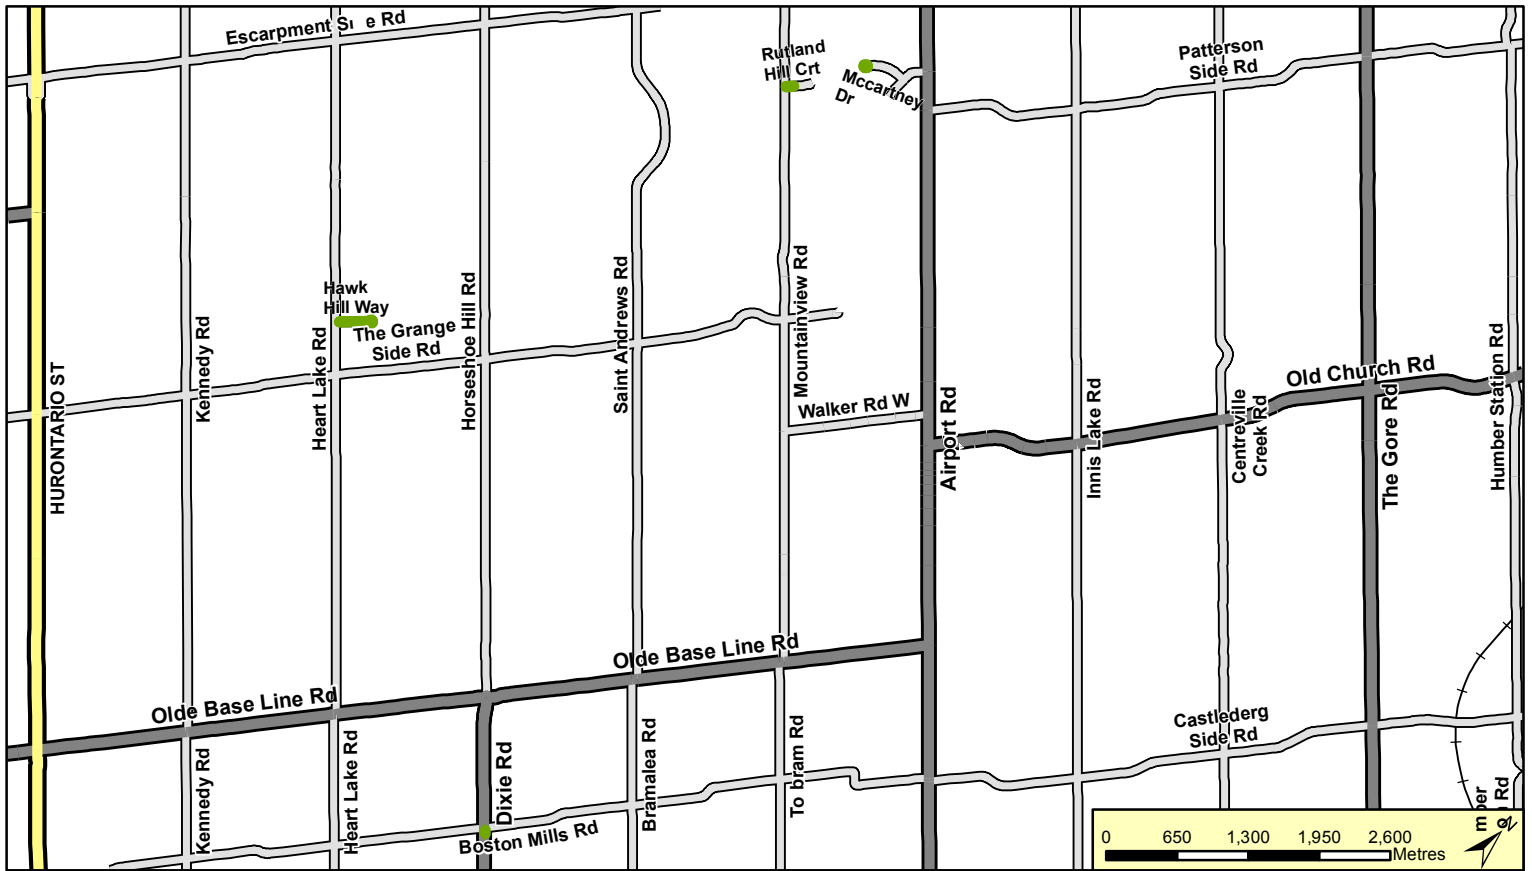

Grass Cutting Route - INGLEWOOD/ALTON

	Grass Cutting		Provincial Highway		Local Road		CPR
	County Road		Private		Laneway		Regional Road

TOWN OF CALEDON

Grass Cutting Route - CENTRAL

	Grass Cutting		Provincial Highway		Local Road
	County Road		Private		CPR
	Regional Road		Laneway		