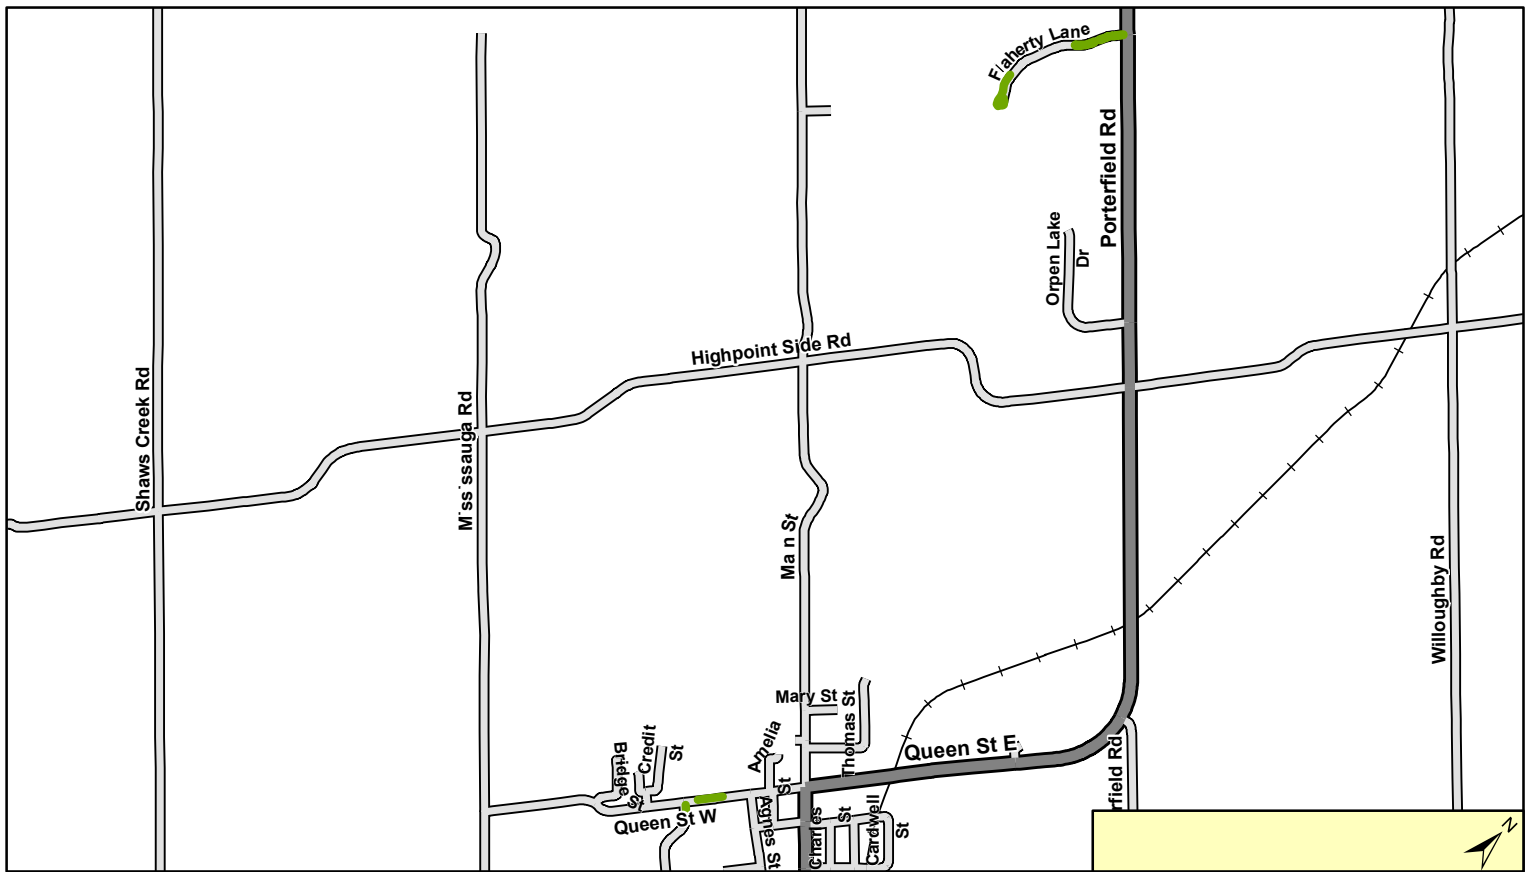

 0 280 560 840 1,120 Metres

 TOWN OF CALEDON

Grass Cutting Route - VALLEYWOOD/MAYFIELD WEST

	Grass Cutting		Provincial Highway		Local Road
	County Road		Private		CPR
	Regional Road		Laneway		

TOWN OF CALEDON

Grass Cutting Route - INGLEWOOD/ALTON

	Grass Cutting		Provincial Highway		Local Road		CPR
	County Road		Private		Laneway		Regional Road

TOWN OF CALEDON

Grass Cutting Route - CENTRAL

	Grass Cutting		Provincial Highway		Local Road
	County Road		Private		CPR
	Regional Road		Laneway		