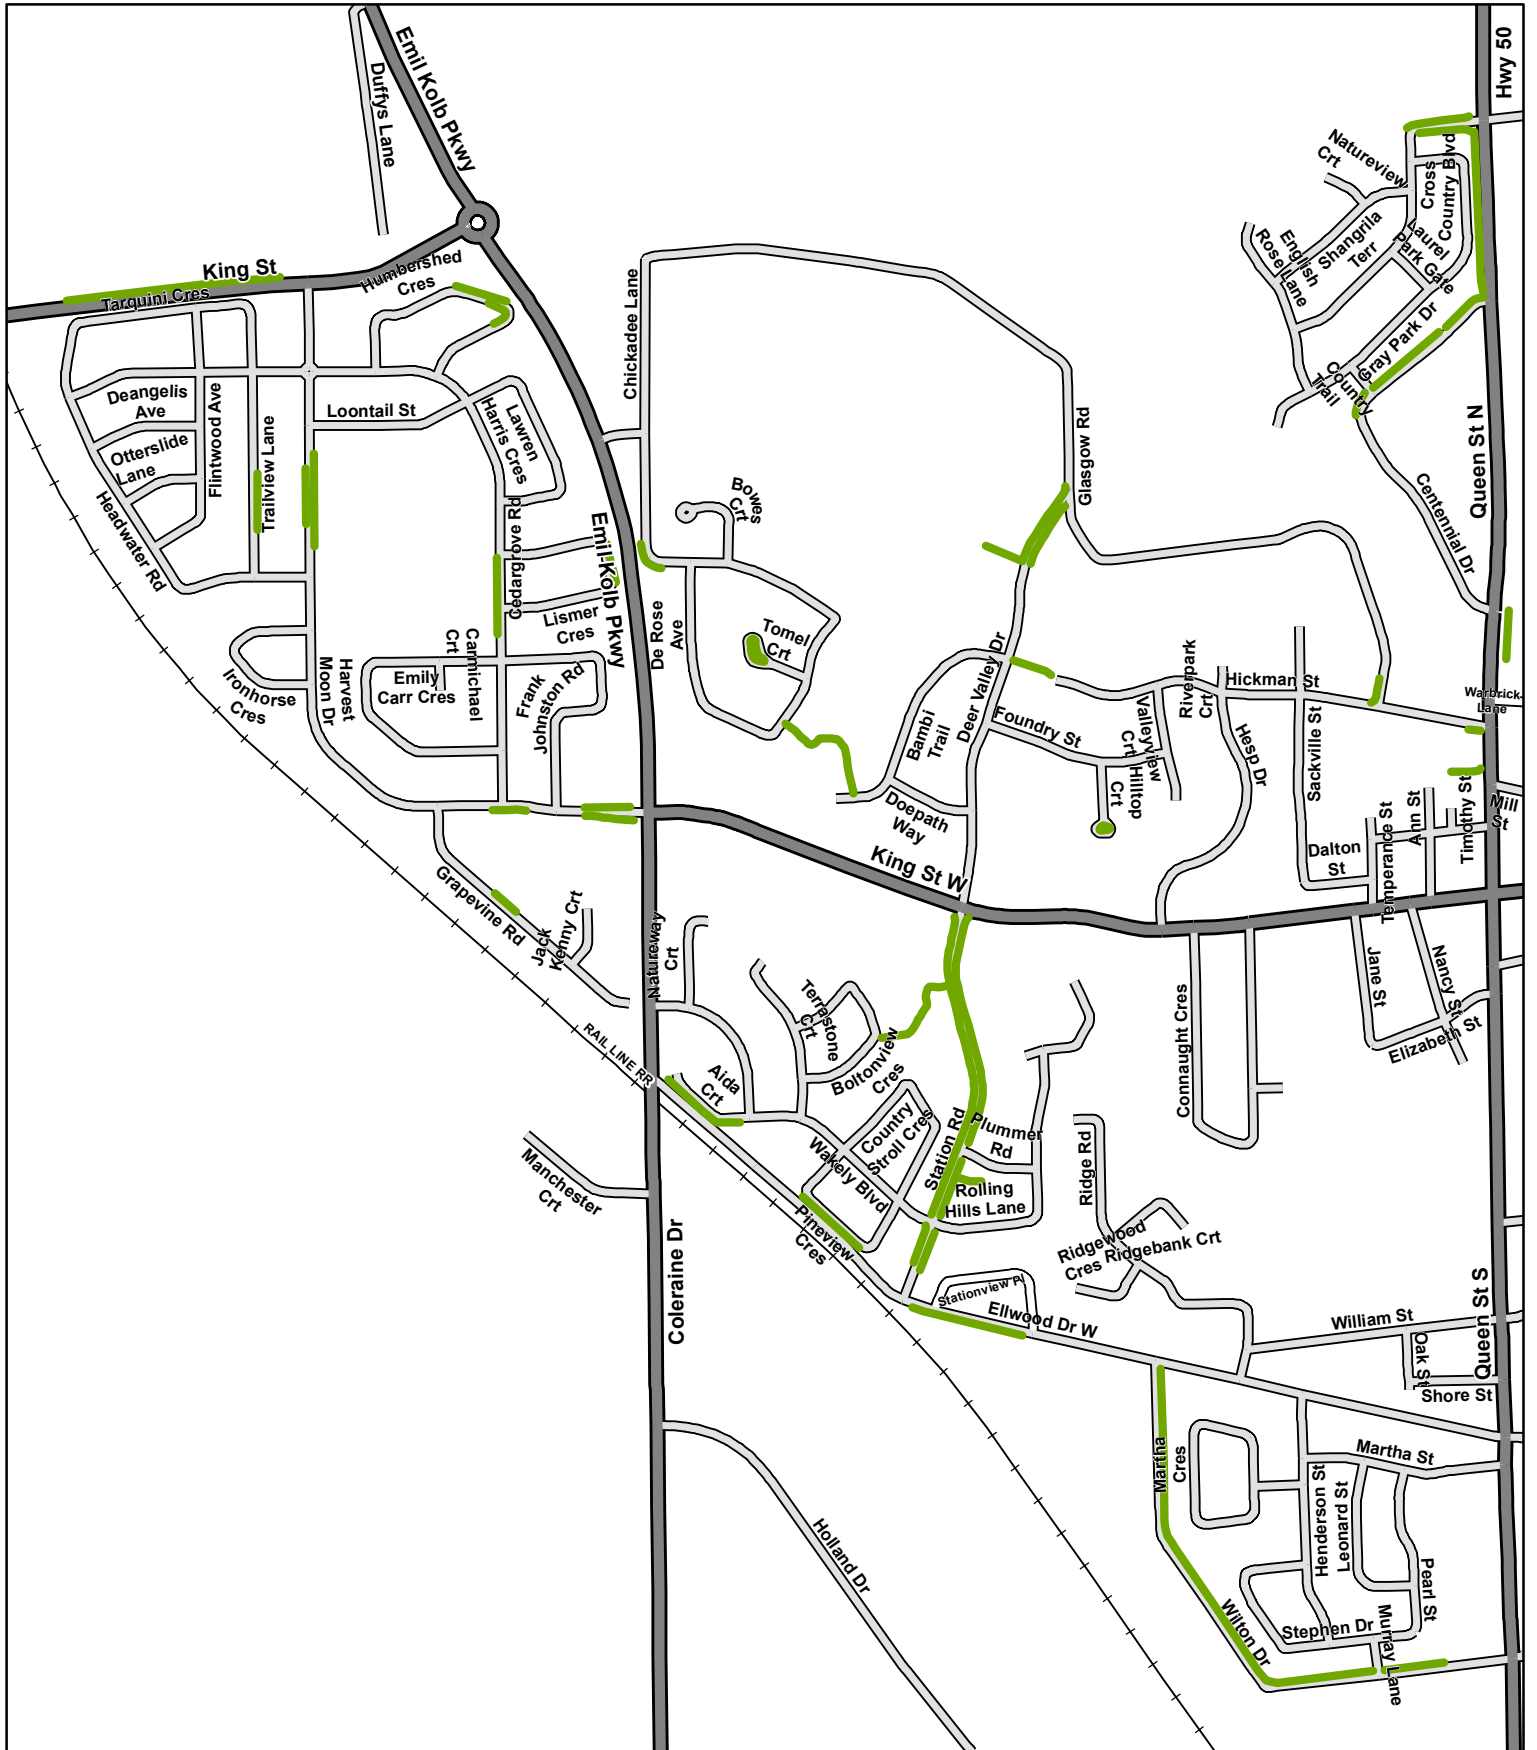

Grass Cutting Route - BOLTON 1

Map Page: 1

	Grass Cutting		Provincial Highway		Local Road		CPR
	County Road		Private		Laneway		0 90 180 270 360 Metres
	Regional Road						

Grass Cutting Route - BOLTON 2

Map Page: 2

	Grass Cutting		Provincial Highway		Local Road
	County Road		Regional Road		CPR
	Laneway				

TOWN OF CALEDON

Grass Cutting Route - BOLTON 3

	Grass Cutting		Provincial Highway		Local Road
	County Road		Private		CPR
	Regional Road		Laneway		

TOWN OF CALEDON

Grass Cutting Route - PALGRAVE

 Grass Cutting	 Provincial Highway	 Local Road
 County Road	 Private	 CPR
 Regional Road	 Laneway	

TOWN OF CALEDON

Grass Cutting Route - MONO MILLS

	Grass Cutting		Provincial Highway		Local Road		CPR
			County Road		Private		Laneway
			Regional Road				

Grass Cutting Route - INGLEWOOD/ALTON

	Grass Cutting		Provincial Highway		Local Road		CPR
	County Road		Private		Laneway		Regional Road

TOWN OF CALEDON

Grass Cutting Route - CENTRAL

	Grass Cutting		Provincial Highway		Local Road
	County Road		Private		CPR
	Regional Road		Laneway		