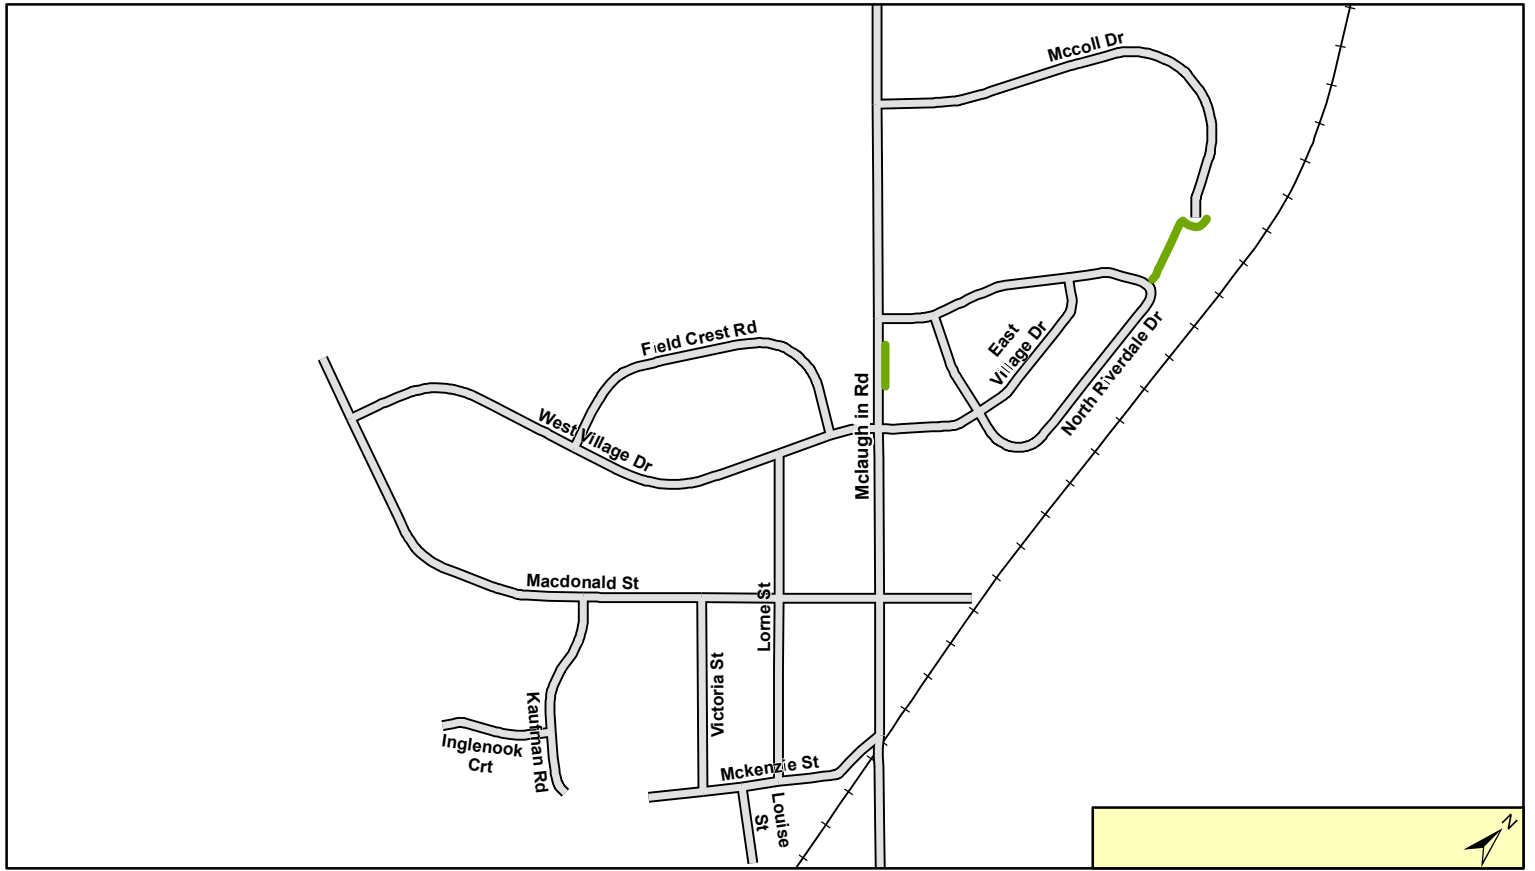

 0 280 560 840 1,120 Metres

 TOWN OF CALEDON

Grass Cutting Route - VALLEYWOOD/MAYFIELD WEST

	Grass Cutting		Provincial Highway		Local Road
	County Road		Private		CPR
	Regional Road		Laneway		

TOWN OF CALEDON

Grass Cutting Route - INGLEWOOD/ALTON

	Grass Cutting		Provincial Highway		Local Road		CPR
	County Road		Private		Laneway		Regional Road

TOWN OF CALEDON

Grass Cutting Route - CENTRAL

	Grass Cutting		Provincial Highway		Local Road
	County Road		Private		CPR
	Regional Road		Laneway		