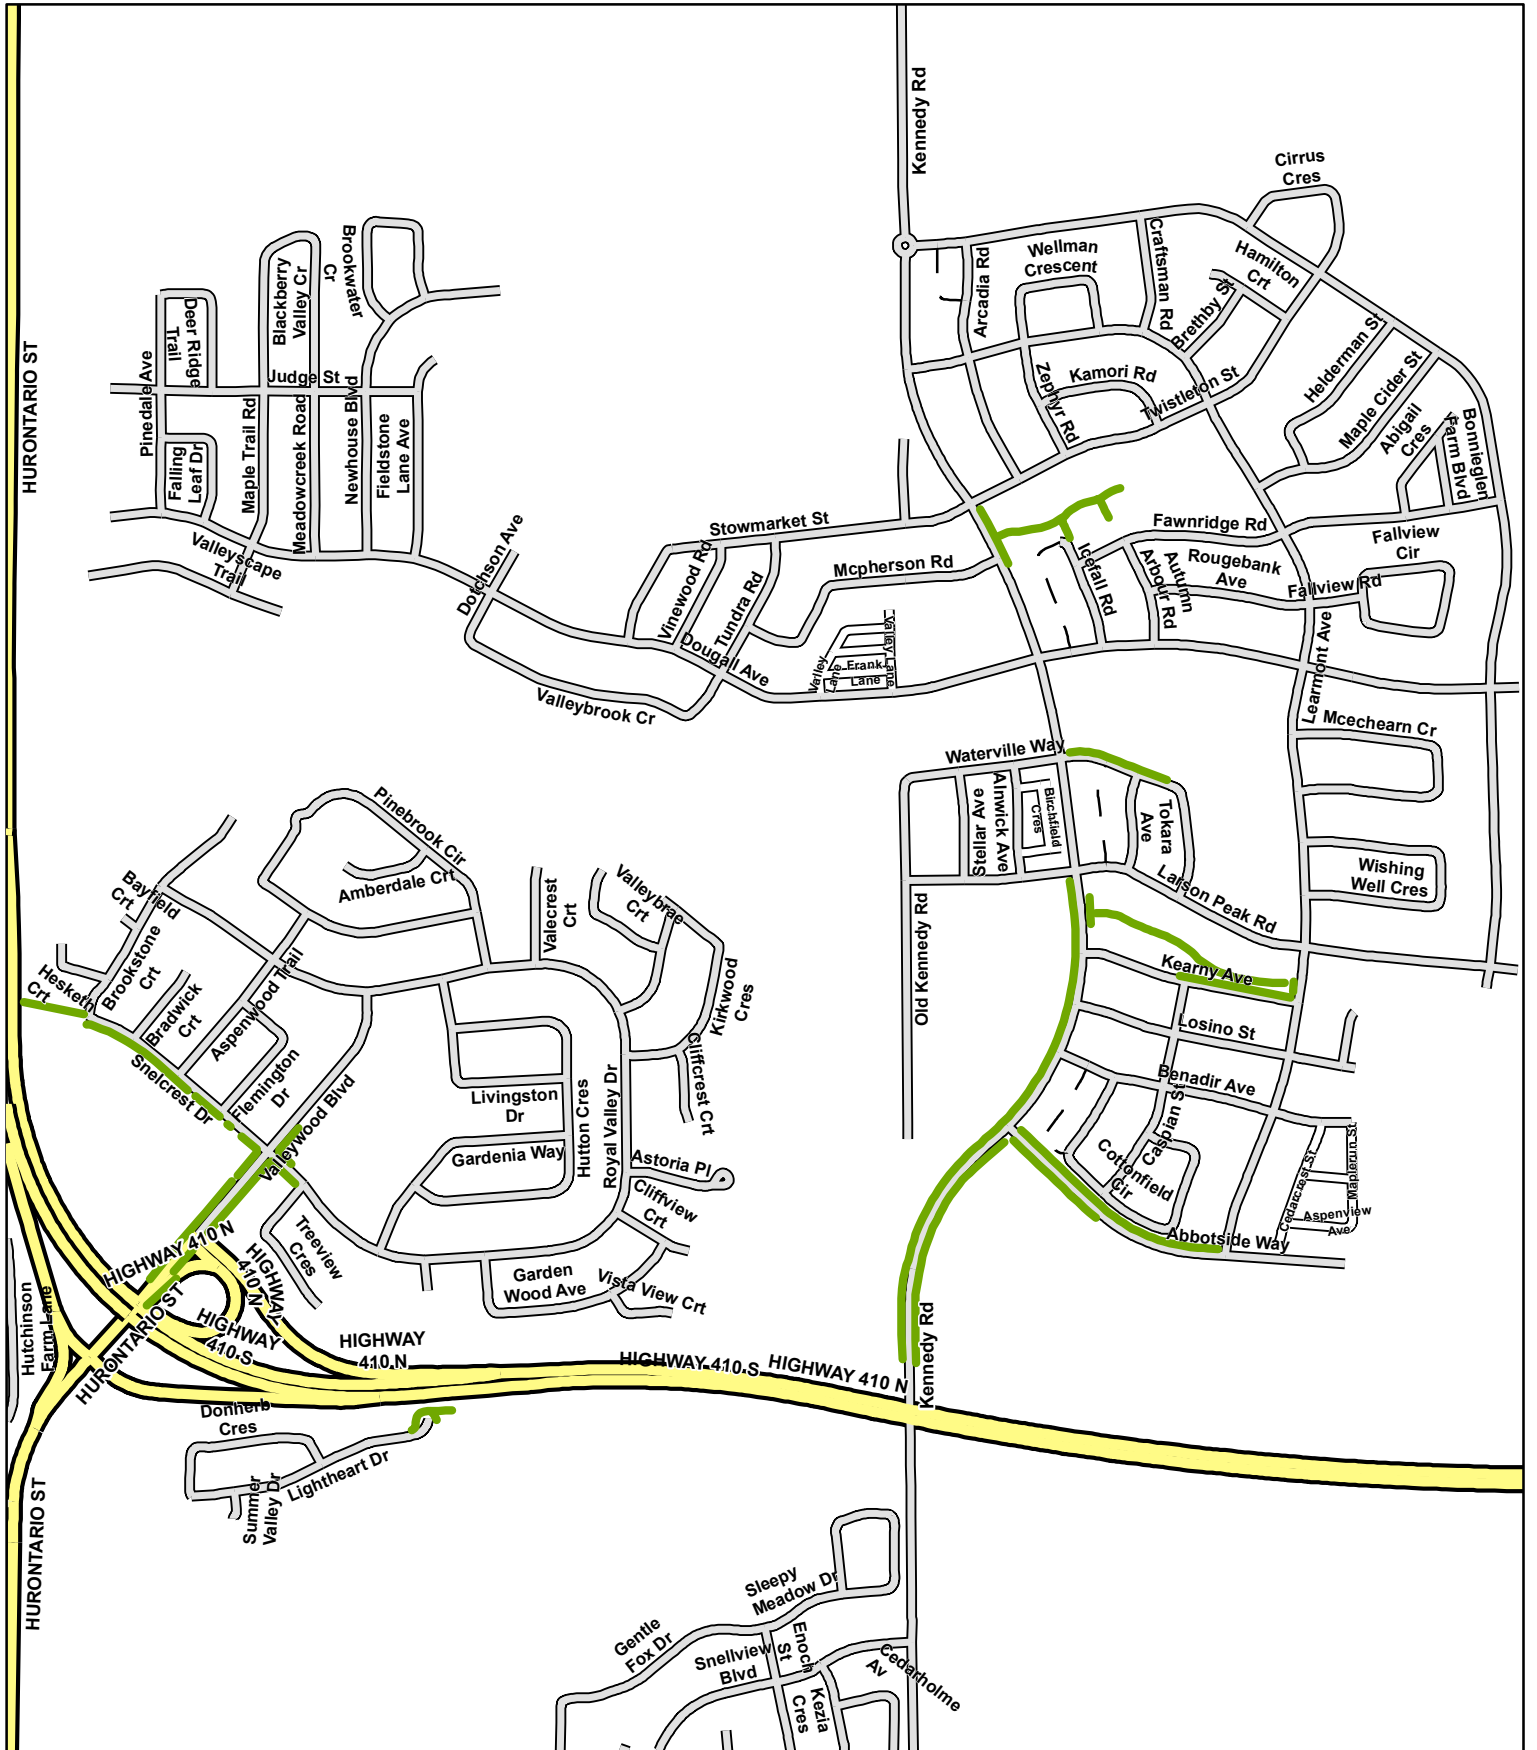

 0 280 560 840 1,120 Metres

 TOWN OF CALEDON

Grass Cutting Route - VALLEYWOOD/MAYFIELD WEST

	Grass Cutting		Provincial Highway		Local Road
	County Road		Private		CPR
	Regional Road		Laneway		

TOWN OF CALEDON

Grass Cutting Route - INGLEWOOD/ALTON

	Grass Cutting		Provincial Highway		Local Road		CPR
	County Road		Private		Laneway		Regional Road

TOWN OF CALEDON

Grass Cutting Route - CENTRAL

	Grass Cutting		Provincial Highway		Local Road
	County Road		Private		CPR
	Regional Road		Laneway		