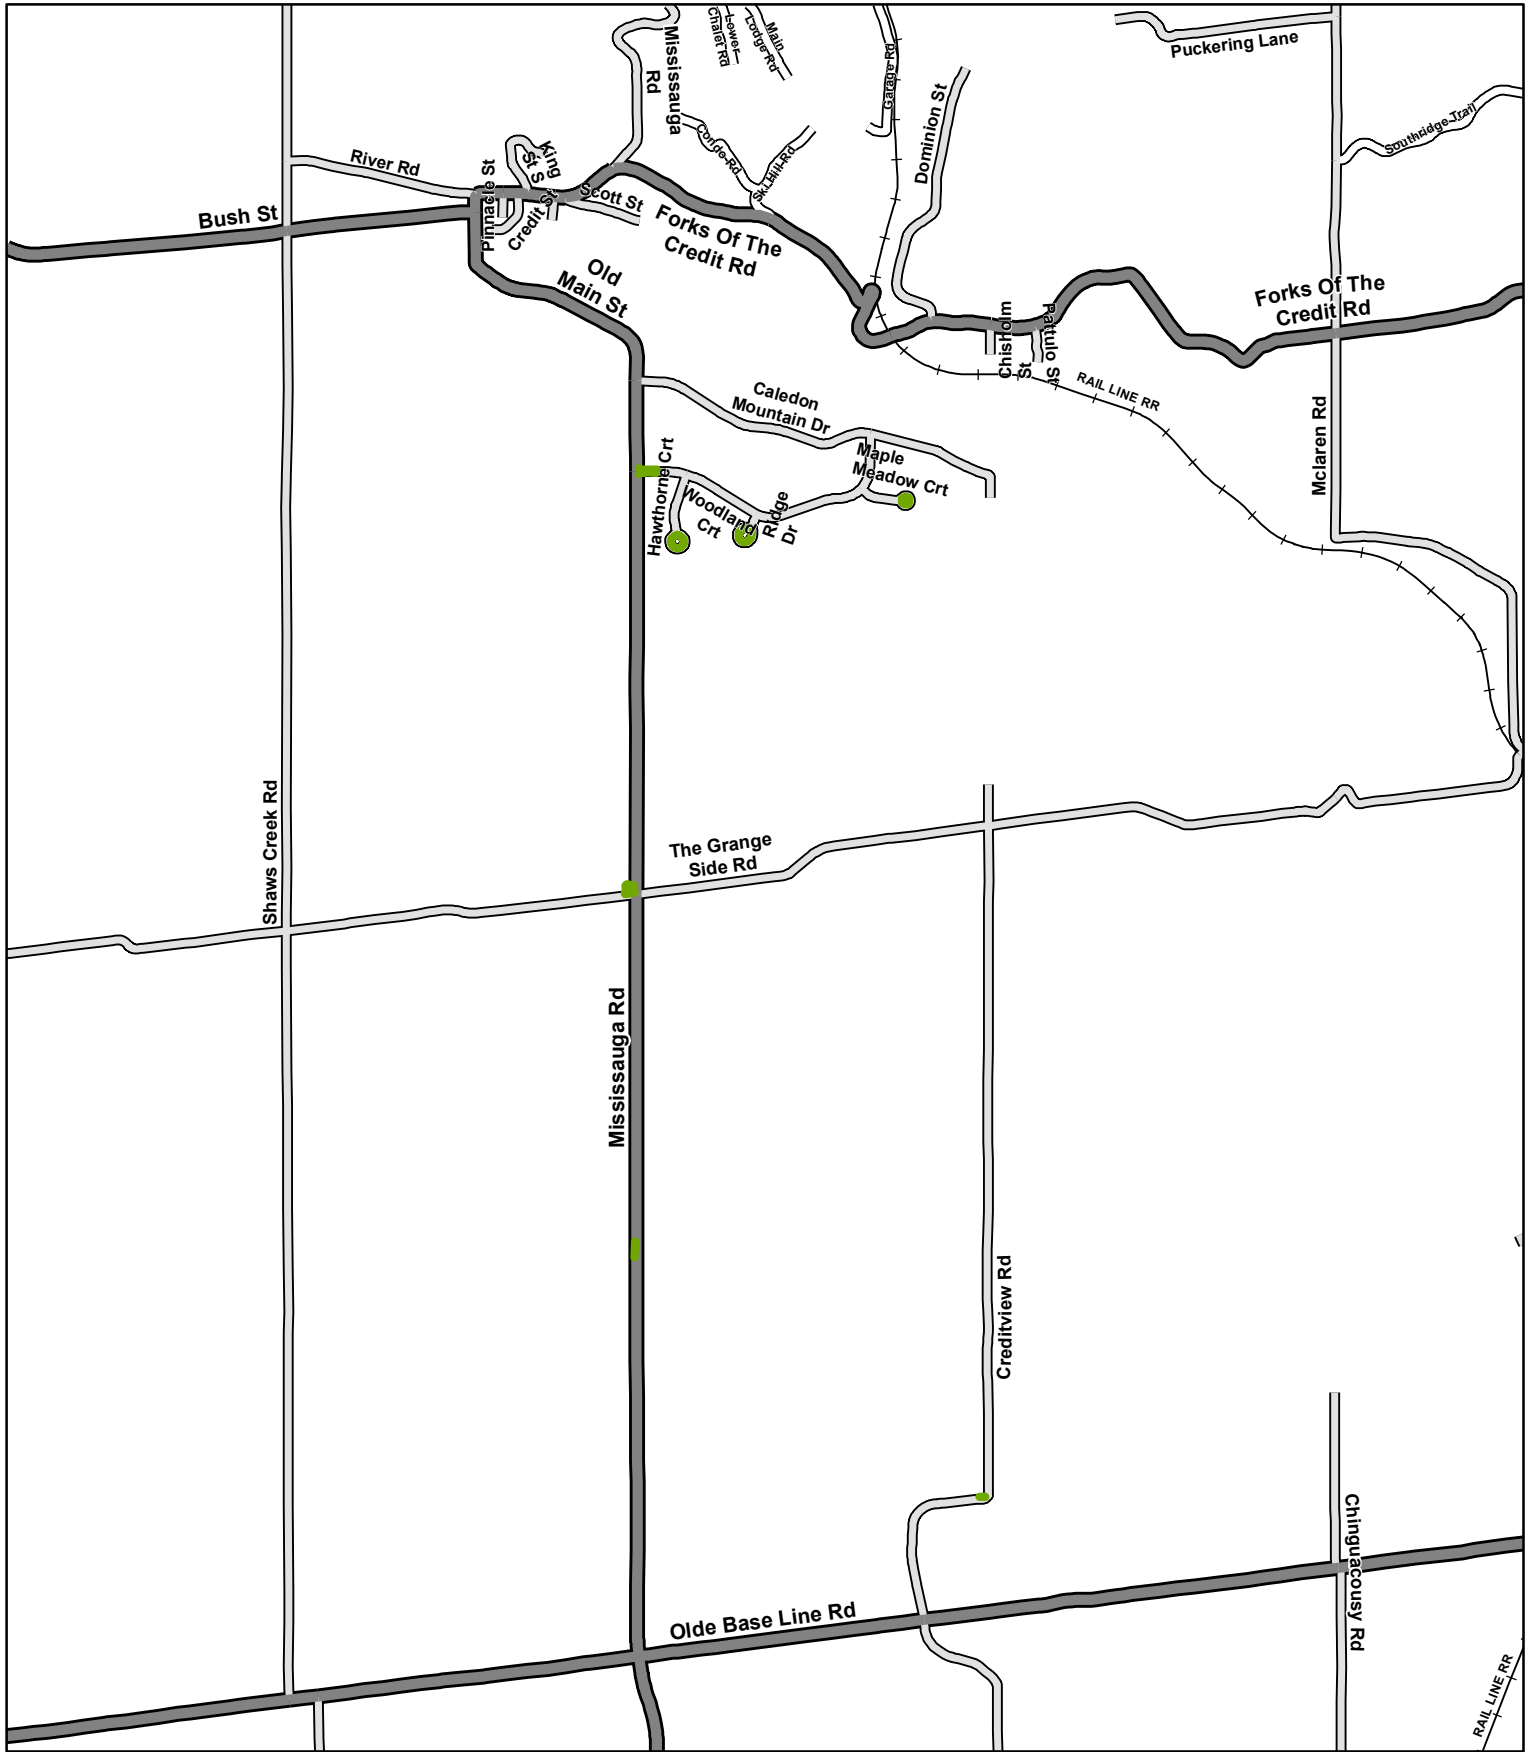

TOWN OF CALEDON

Grass Cutting Route - CALEDON EAST

	Grass Cutting		Provincial Highway		Local Road
	County Road		Private		CPR
	Regional Road		Laneway		

TOWN OF CALEDON

Grass Cutting Route - CALEDON VILLAGE

	Grass Cutting		Provincial Highway		Local Road
	County Road		Private		CPR
	Regional Road		Laneway		

TOWN OF CALEDON

Grass Cutting Route - BELFOUNTAIN/CEMETERIES

	Grass Cutting		Provincial Highway		Local Road
	County Road		Private		CPR
	Regional Road		Laneway		

 0 280 560 840 1,120 Metres

 TOWN OF CALEDON

Grass Cutting Route - VALLEYWOOD/MAYFIELD WEST

	Grass Cutting		Provincial Highway		Local Road
	County Road		Private		CPR
	Regional Road		Laneway		

TOWN OF CALEDON

Grass Cutting Route - INGLEWOOD/ALTON

	Grass Cutting		Provincial Highway		Local Road		CPR
	County Road		Private		Laneway		Regional Road

TOWN OF CALEDON

Grass Cutting Route - CENTRAL

	Grass Cutting		Provincial Highway		Local Road
	County Road		Private		CPR
	Regional Road		Laneway		