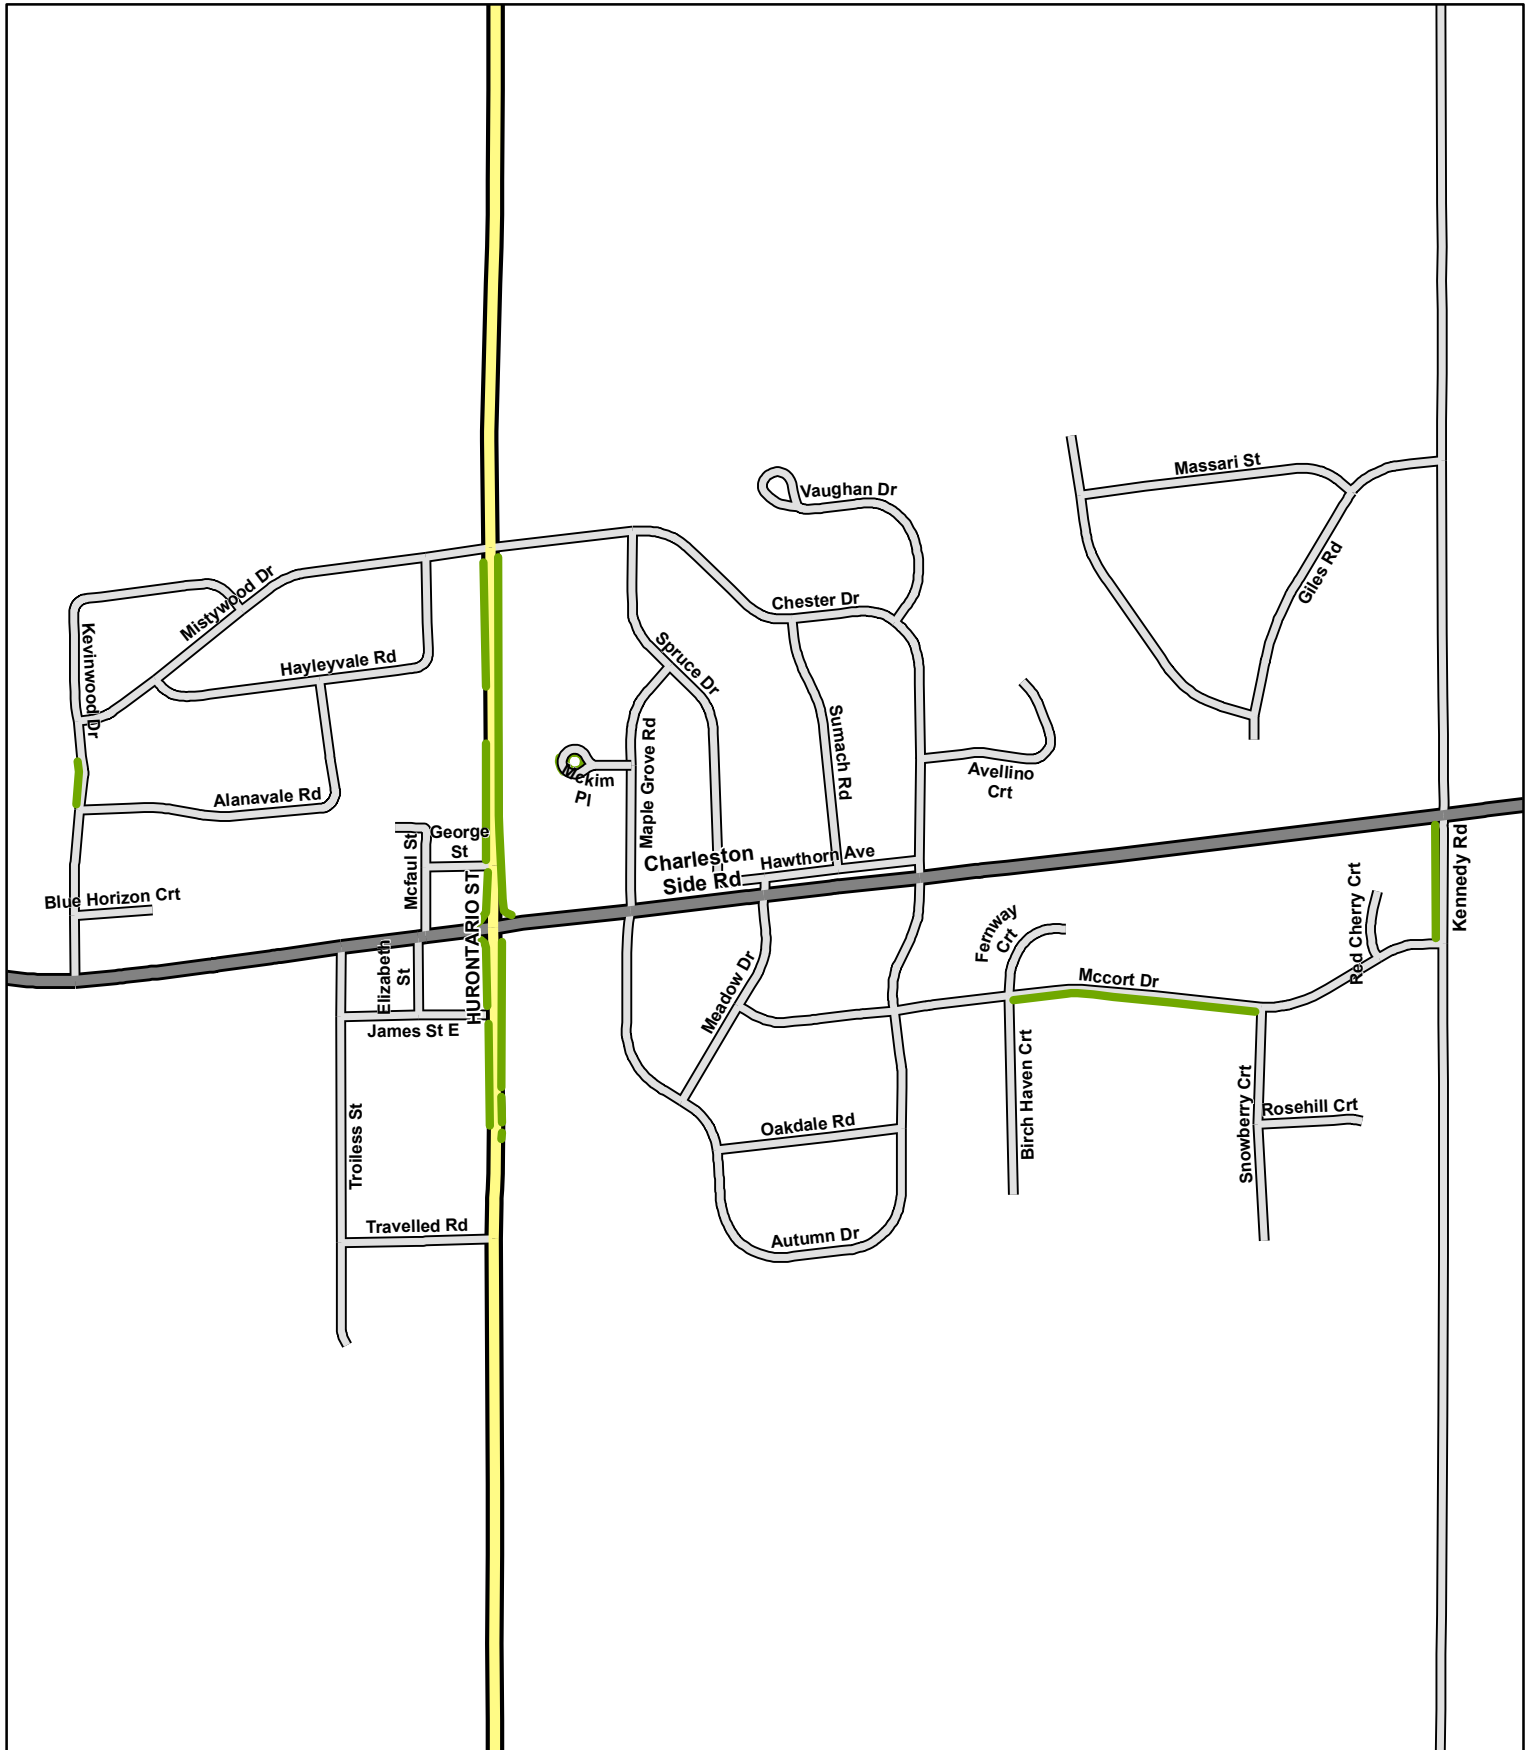

Grass Cutting Route - CALEDON VILLAGE

	Grass Cutting		Provincial Highway		Local Road
	County Road		Private		CPR
	Regional Road		Laneway		

TOWN OF CALEDON