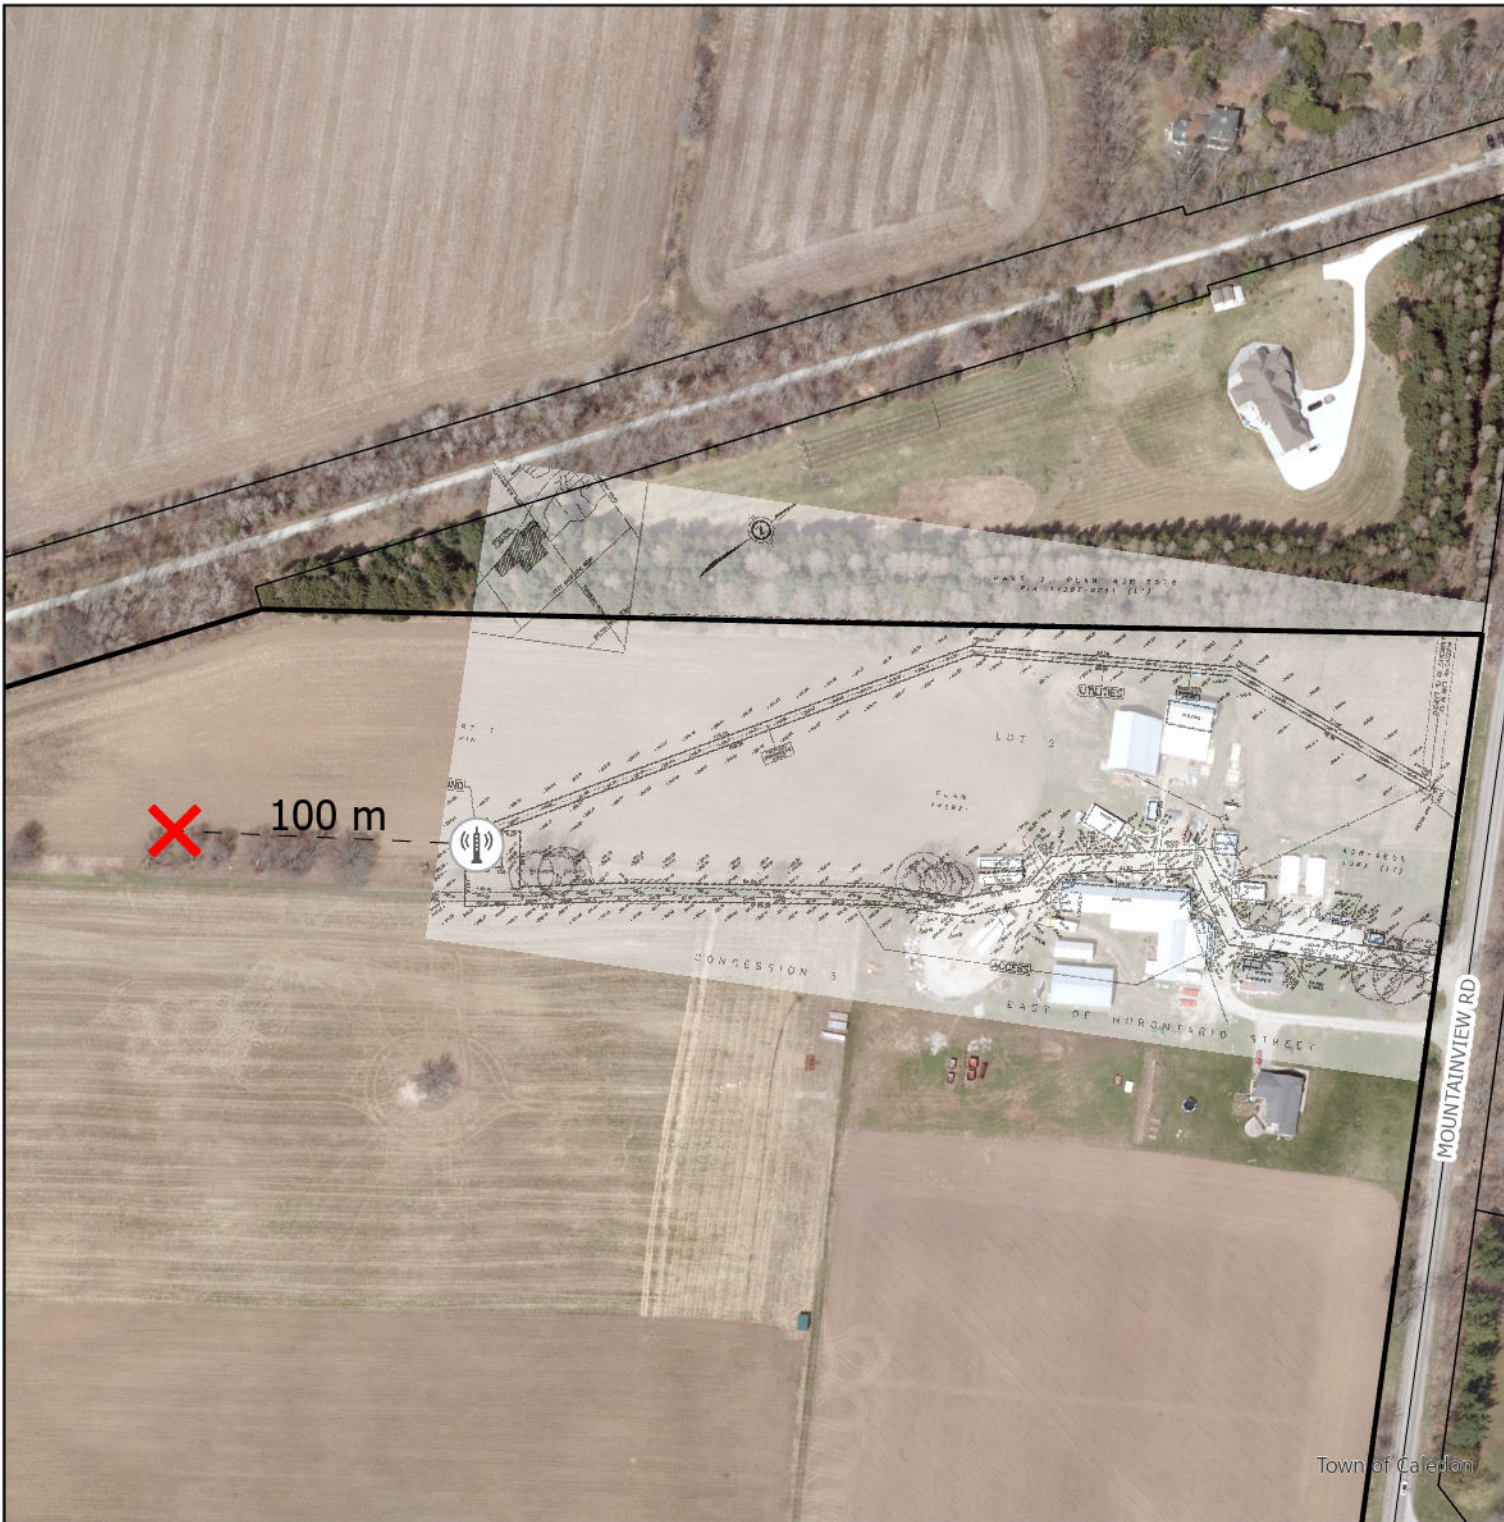

15770 Mountainview Rd. (Overlay Map)

-  Proposed Telecommunication Tower Relocation 100 metres West
-  Proposed Telecommunication Tower
-  Subject Property

NOTE:
If necessary, reference should be made to the Town of Caledon Development Approval and Planning Policy Department or the Town Clerk for confirmation of current approved policies.

Information outside of the Town of Caledon is shown for illustrative purposes or to display inter-regional linkages.

Base Data Source: Town of Caledon