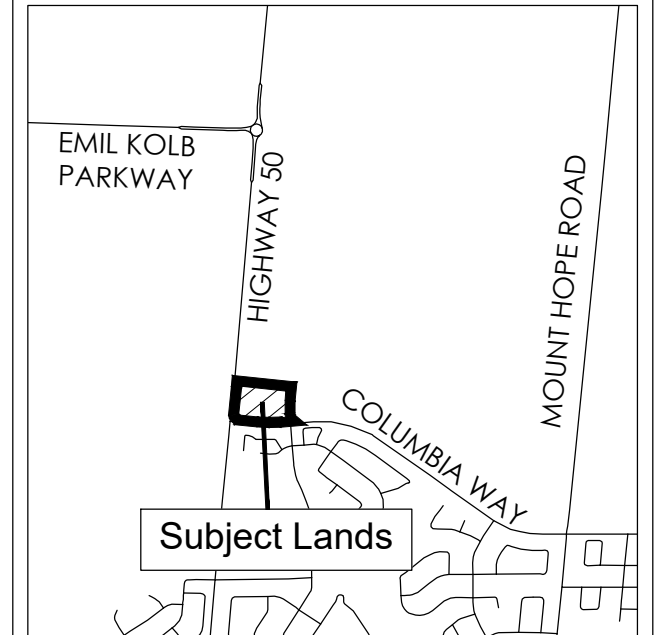

GREENBELT  
PLAN AREA

HIGHWAY 50

**RMD-AAA-HDD**

COLUMBIA WAY

ALDERBROOK PLACE

KINGSVIEW DRIVE

TAYLORWOOD AVE.

0 30 60 120 Meters

**Schedule A  
By-law 2024-\_\_**

Part of Lots 11 & 12,  
Concession 7,  
(Township of Albion)  
Town of Caledon  
Regional Municipality of Peel

**Legend**

 Lands to be rezoned to the zones  
identified on this Schedule

**Key Map**

Date: March 22, 2024

File: