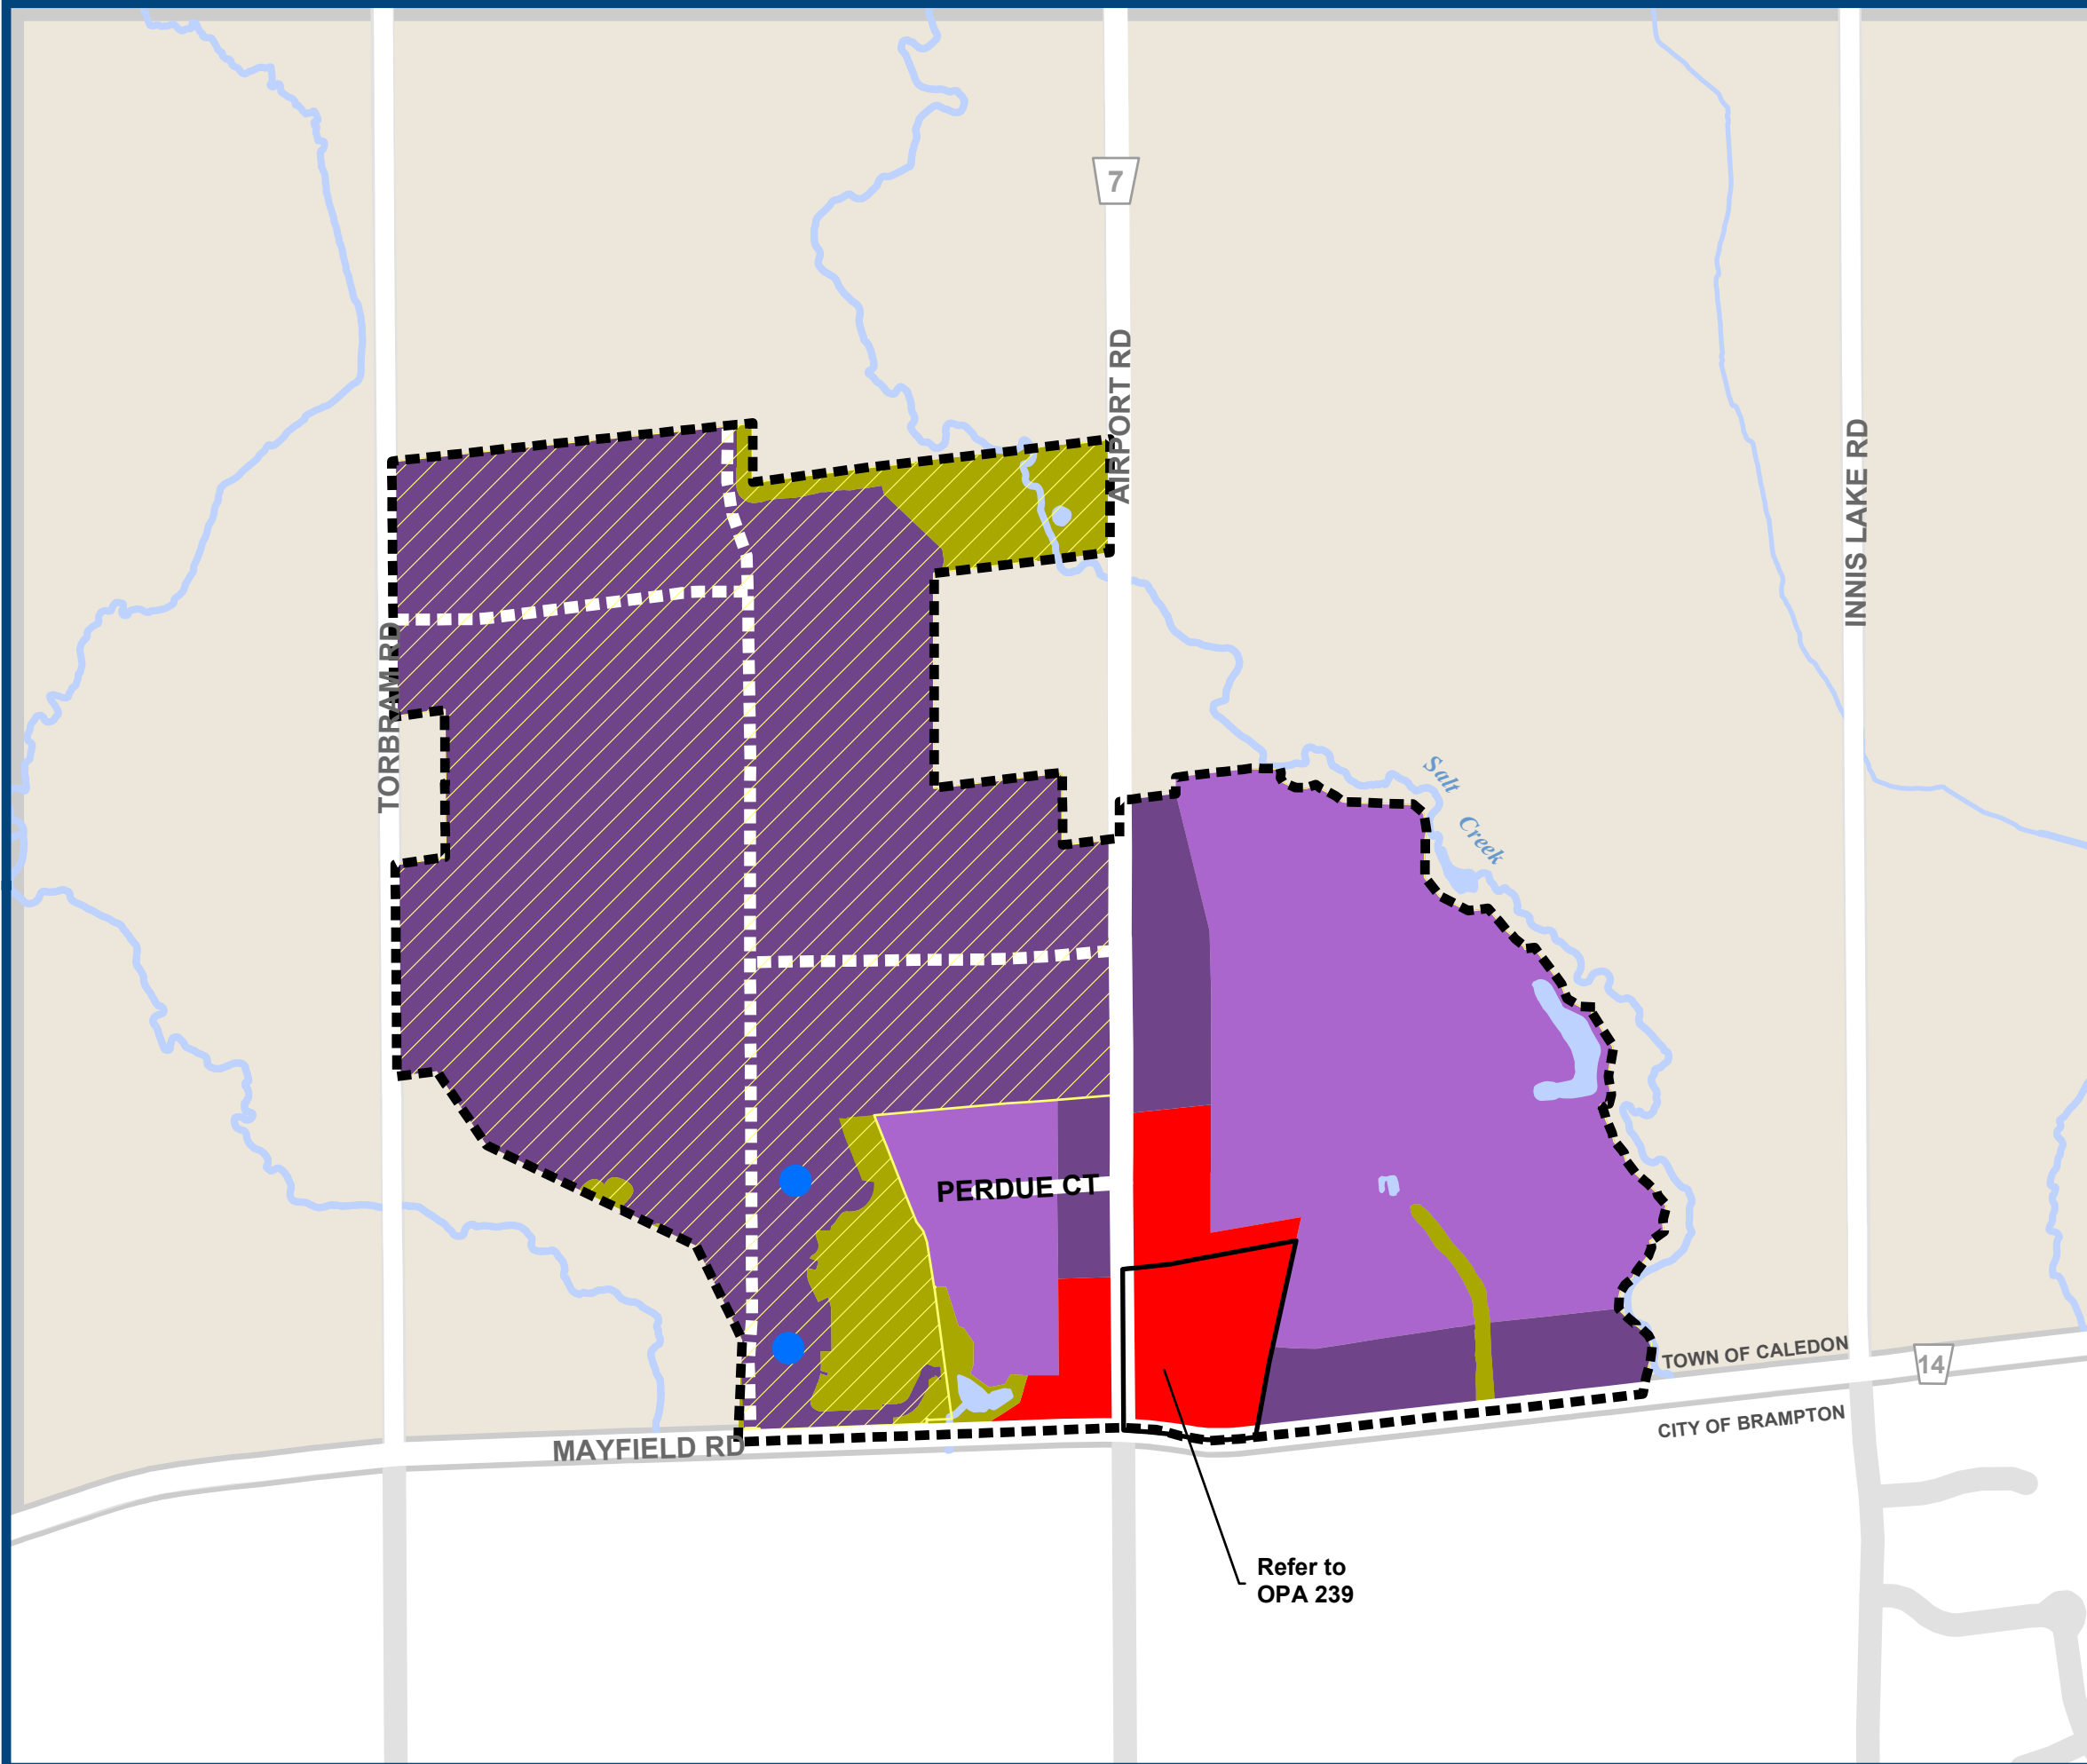

# Schedule N TULLAMORE LAND USE AREA

- Prestige Industrial
- General Industrial
- Highway Commercial
- Environmental Policy Area
- Tullamore Special Policy Area A
- Settlement Area Boundary
- Conceptual Stormwater Mangement Facility
- Conceptual Road Network
- Regional Road
- Local Road

Refer to  
OPA 239

Base Data Source: Town of Caledon